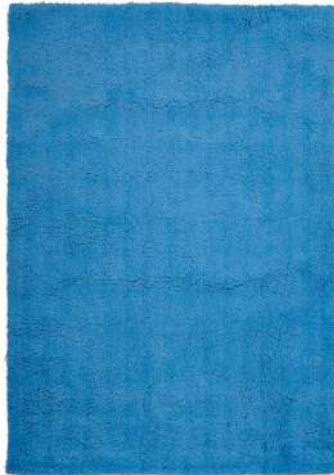

Soho

Shag with Style

Exclusive to

RUG
CULTURE

SOHO-BEIGE

SOHO-BLUE

SOHO-CREAM

SOHO-GRAPE

SOHO-LIME

SOHO-MINK

SOHO-PINK

SOHO-RED

SOHO-RUST

SOHO-WHITE

SOHO-LIME-RO

SOHO-BLUE-RO

SOHO-GRAPE-RO

Also available in Round

With colours selected to accent today's contemporary looks, these thick shag rugs are soft and plush. These shag rugs are hand-tufted of super-soft, yarns that will not fade or bleed creating a rug rich in texture and ideal for today's design-centered lifestyles.