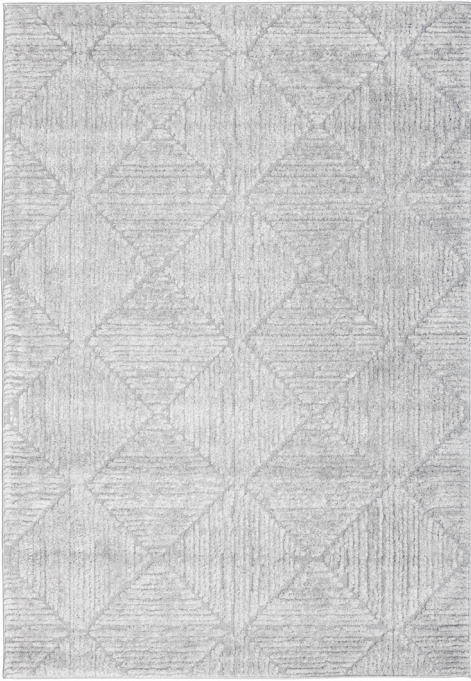

SERENADE

Embrace the essence of contemporary style.

*High-low pile • Versatile • Timeless colour palette
Modern design • Subtle aesthetic*

SERENADE COLLECTION

SER • Ezra White

SER • Ezra Natural

SER • Ezra Silver

SER • Arlo

SER • Kobi Natural

SERENADE COLLECTION

SER • Shilo Silver

SER • Shilo White

SER • Yuri Beige

SER • Yuri Natural

Serenade Yuri Natural

These modern rugs exude sophistication and elegance, making them a perfect choice for neutral and modern decor homes. With a soft and luxurious pile, they invite you to sink your feet into pure comfort. The collection showcases a palette of timeless colours, including off-white, cream, natural tones, beige, silver, grey, and latte shades, ensuring versatile options to suit any interior.

*High-low pile • Versatile • Timeless colour palette
Modern design • Subtle aesthetic*

AVAILABLE SIZES

230 x 160 cm

290 x 200 cm

330 x 240 cm

400 x 300 cm

UNITEX
INTERNATIONAL

www.unitexint.com