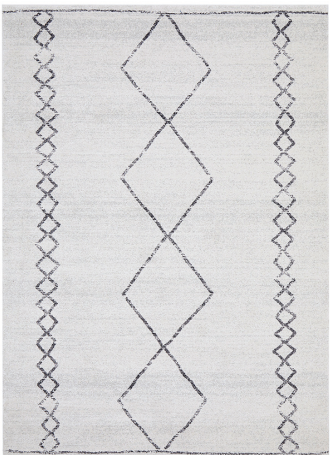

PARADISE COLLECTION

PDS • Kylie