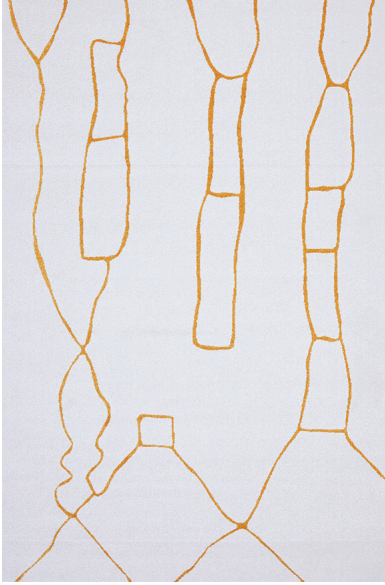

PARADISE

Modern designs in a trending palette of neutral hues

*100% Polypropylene pile • Power Loomed • Soft, robust pile
10mm Pile height • Made in Turkey*

PARADISE COLLECTION

PDS • Amy Gold

PDS • Amy Grey

*100% Polypropylene pile • Power Loomed • Soft, robust pile
10mm Pile height • Made in Turkey*

AVAILABLE SIZES

230 x 160 cm

290 x 200 cm

330 x 240 cm

400 x 300 cm

RUNNERS

300 x 80 cm

400 x 80 cm

500 x 80 cm

ROUNDS

150 x 150 cm

200 x 200 cm

240 x 240 cm

UNITEX
INTERNATIONAL

www.unitexint.com