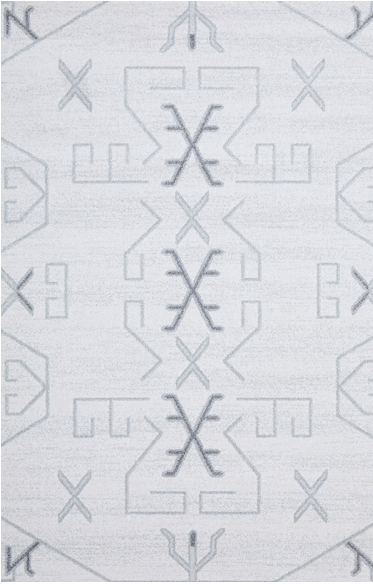

PDS • Cala Grey