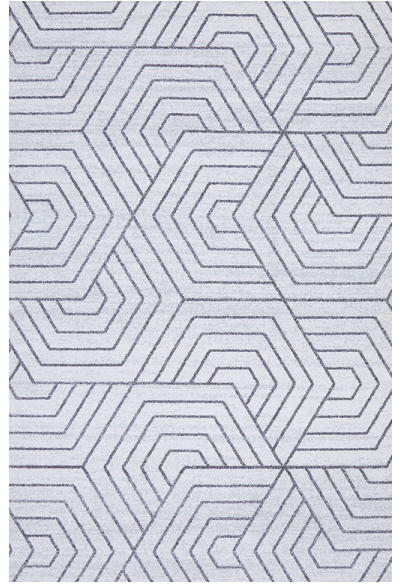

PARADISE

Modern designs in a trending palette of neutral hues

*100% Polypropylene pile • Power Loomed • Soft, robust pile
10mm Pile height • Made in Turkey*

PARADISE COLLECTION

PDS • Amy Gold

PDS • Amy Grey

PDS • Bjorn

PDS • Cala Gold

PDS • Cala Grey

PDS • Esther

PARADISE COLLECTION

PDS • Fleur

PDS • Ivy Grey

PDS • Ivy Gold

*100% Polypropylene pile • Power Loomed • Soft, robust pile
10mm Pile height • Made in Turkey*

AVAILABLE SIZES

230 x 160 cm

290 x 200 cm

330 x 240 cm

400 x 300 cm

RUNNERS

300 x 80 cm

400 x 80 cm

500 x 80 cm

ROUNDS

150 x 150 cm

200 x 200 cm

240 x 240 cm

UNITEX
INTERNATIONAL

www.unitexint.com