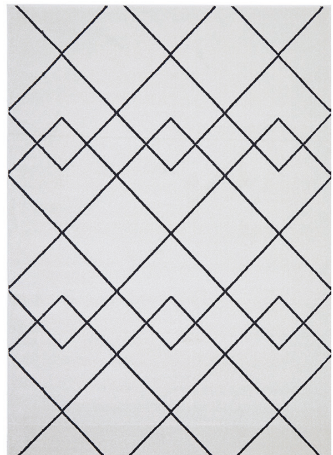

PARADISE

Modern designs in a trending palette of neutral hues

*100% Polypropylene pile • Power Loomed • Soft, robust pile
10mm Pile height • Made in Turkey*

PARADISE COLLECTION

PDS • Amy Gold

PDS • Amy Grey

PDS • Gina

PDS • Jada

PDS • Hailey

PDS • Kylie

PDS • Lola

PDS • Diego

PARADISE GINA

Dive into a dreamy palette of soft neutral hues, predominantly cream with an occasional pop of gold or grey detail. These sophisticated designs feature a range of curves, organic shapes and geometric patterns, perfectly suited to the latest interior trends yet timeless options for any space.

*100% Polypropylene pile • Power Loomed • Soft, robust pile
10mm Pile height • Made in Turkey*

AVAILABLE SIZES

230 x 160 cm

290 x 200 cm

330 x 240 cm

400 x 300 cm

RUNNERS

300 x 80 cm