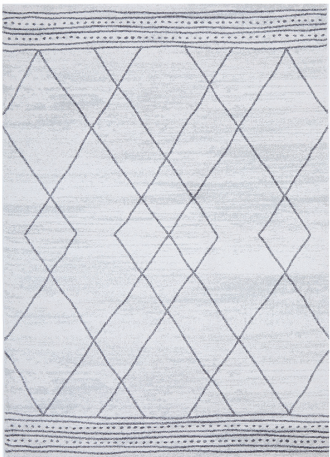

PARADISE

Modern designs in a trending palette of neutral hues

*100% Polypropylene pile • Power Loomed • Soft, robust pile
10mm Pile height • Made in Turkey*

PARADISE COLLECTION

PDS • Amy Gold

PDS • Amy Grey

PDS • Bjorn

PDS • Cala Gold

PDS • Cala Grey

PDS • Esther

PARADISE COLLECTION

PDS • Fleur

PDS • Ivy Grey

PDS • Ivy Gold

PDS • Gina

PDS • Jada

PDS • Hailey

PDS • Kylie

PDS • Lola

PDS • Diego

PARADISE GINA

Dive into a dreamy palette of soft neutral hues, predominantly cream with an occasional pop of gold or grey detail. These sophisticated designs feature a range of curves, organic shapes and geometric patterns, perfectly suited to the latest interior trends yet timeless options for any space.

*100% Polypropylene pile • Power Loomed • Soft, robust pile
10mm Pile height • Made in Turkey*

AVAILABLE SIZES

230 x 160 cm

290 x 200 cm

330 x 240 cm

400 x 300 cm

RUNNERS

300 x 80 cm