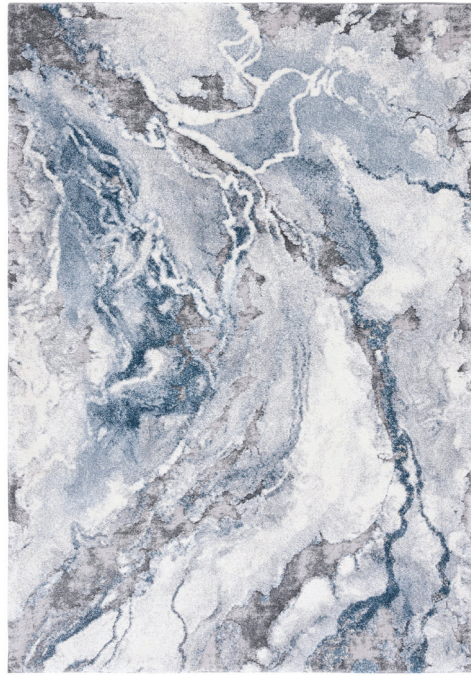

MINERAL

Contemporary design meets a dreamy and luxurious ambiance.

*Power Loomed • 80% Polypropylene, 20% Polyester
Contemporary & Modern*

MINERAL COLLECTION

MIN • 111 Grey

MIN • 222 Blue

MIN • 222 Natural

MIN • 222 Rust

MINERAL COLLECTION

MIN • 333 Ivory

MIN • 444 Stone

MIN • 555 Rock

Mineral 222 Rust

Whether placed in a living room, bedroom, or even a serene sanctuary, the Mineral rugs effortlessly elevate the aesthetic of your interior. With their enchanting blend of contemporary style, dreamy hues, and luxurious textures, these rugs become the focal point of your decor, infusing your space with a sense of natural serenity and refined elegance.

*Power Loomed • 80% Polypropylene, 20% Polyester
Contemporary & Modern*

AVAILABLE SIZES

230 x 160 cm

290 x 200 cm

330 x 240 cm

400 x 300 cm

UNITEX
INTERNATIONAL

www.unitexint.com