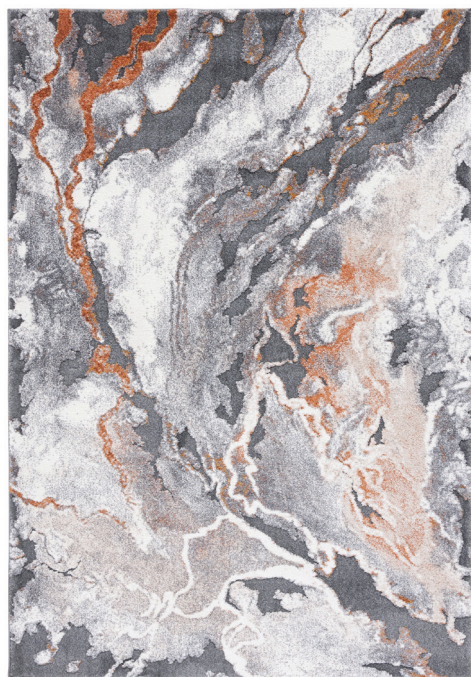

MINERAL

Contemporary design meets a dreamy and luxurious ambiance.

*Power Loomed • 80% Polypropylene, 20% Polyester
Contemporary & Modern*

MINERAL COLLECTION

MIN • 111 Grey

MIN • 222 Blue

MIN • 222 Natural

MIN • 222 Rust

MINERAL COLLECTION

MIN • 333 Ivory

MIN • 444 Stone

MIN • 555 Rock

Mineral 222 Rust

Whether placed in a living room, bedroom, or even a serene sanctuary, the Mineral rugs effortlessly elevate the aesthetic of your interior. With their enchanting blend of contemporary style, dreamy hues, and luxurious textures, these rugs become the focal point of your decor, infusing your space with a sense of natural serenity and refined elegance.

*Power Loomed • 80% Polypropylene, 20% Polyester
Contemporary & Modern*

AVAILABLE SIZES

230 x 160 cm

290 x 200 cm

330 x 240 cm

400 x 300 cm

UNITEX
INTERNATIONAL

www.unitexint.com