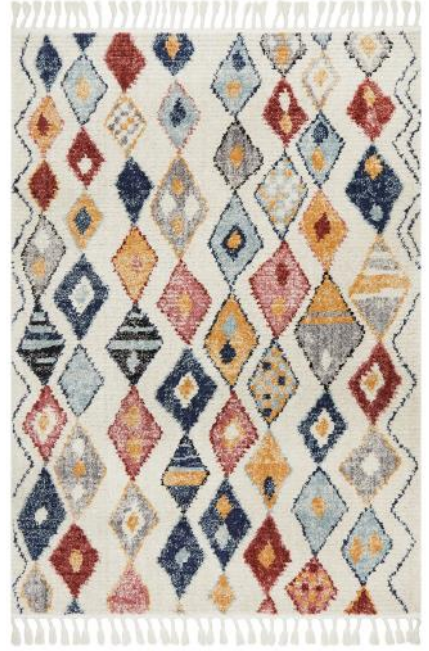

# MARRAKESH

Tribal designs in a bold palette to liven up any space

---

AVAILABLE  
AUGUST  
2019

20mm pile | 100% Polypropylene pile | Power loomed | Made in Turkey

---

Brought to you by

**RUG**  
CULTURE

MKS - 111 - WHT

MKS - 222 - SIL

MKS - 333 - MLT

MKS - 444 - BLU

MKS - 555 - GRY

MKS - 666 - MLT

Go loco for Boho with our exciting new Marrakesh Collection. A bold colour palette of tribal designs promises to bring your space to life. Fringed for that authentic Moroccan berber look, and featuring a soft 20mm pile, this range looks and feels amazing! Marrakesh is due at the end of August.

**Available Sizes** - 180 X 120cm, 230 X 160cm, 290 X 200cm, 340 X 240cm & 400 X 300cm.

**Available runners** - 300 X 80cm

**Construction** - 100% Polypropylene | Power loomed

**Made in Turkey**

---

**UNITEX**  
INTERNATIONAL