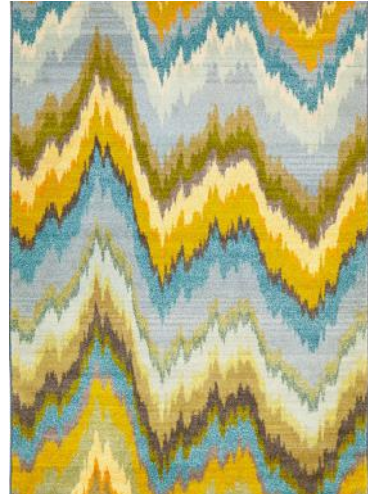

KAL-100-GOLD

KAL-100-PINK

KAL-100-RED

KAL-101-MULTI

KAL-102-MULTI

KAL-103-BLUE

KAL-103-PINK

KAL-104-MULTI

KAL-105-MULTI

KAL-106-BLUE

KAL-107-BLUE

KAL-108-MULTI

KAL-109-GREY

KAL-110-BLUE

KAL-110-PINK

KAL-111-MULT

KAL-111-YELL

This beautiful rug range with traditional undertones is power loomed in Egypt, and offers an antiqued, yet modern aesthetic. Part of our Kaleidoscope collection, with each member speaking a different colour. The heavyweight Frisee pile is super soft, stain resistant, colourfast, anti-shed and water repellent. Designs showcase a dramatic array of bright and vibrant colours that can breath new life in to any space.