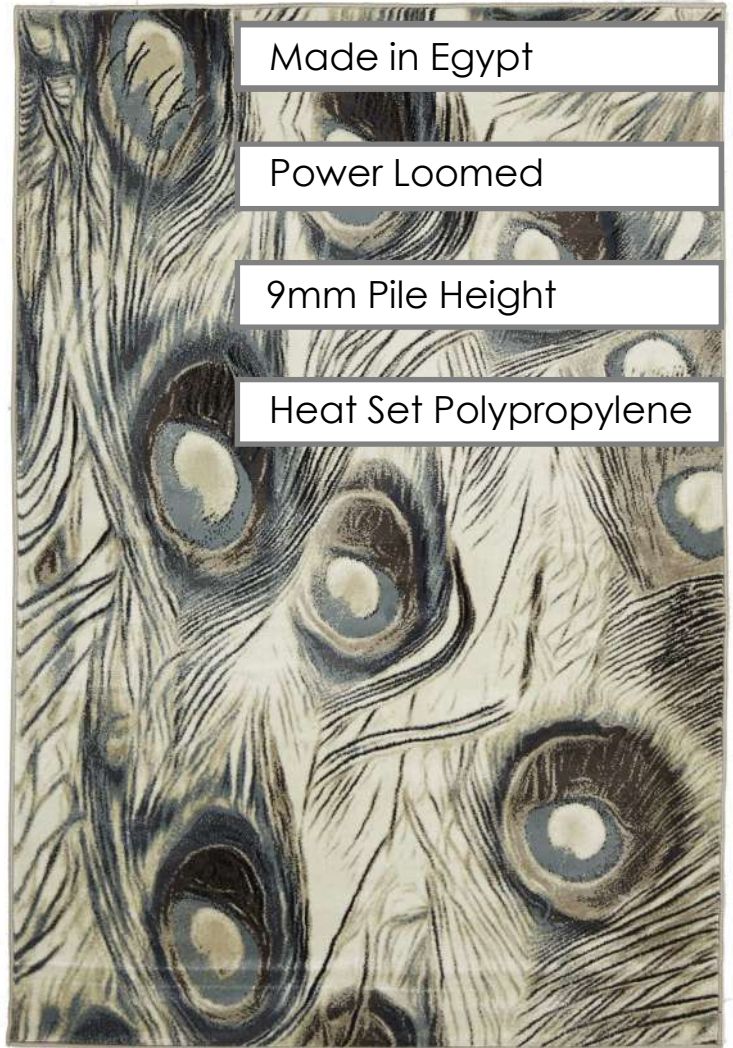

Calypso

Simple and Stylish

Made in Egypt

Power Loomed

9mm Pile Height

Heat Set Polypropylene

Exclusive to

RUG
CULTURE

CAL-6105-NAV

CAL-6106-BLU

CAL-6107-BON

CAL-6108-BLU

CAL-6101-BON

CAL-6101-NAV

CAL-6102-BLU

CAL-6103-NAV

CAL-6104-BON

CAL-6105-BON

Calypso embodies creativity in predominantly blue faded and calming design, along with amazingly detailed peacock feathers that won't fade over time thanks to heat set polypropylene power loomed construction. A welcome addition to the Rug Culture line up!

Available Sizes - 230x160cm, 290x200cm, 330x240cm

Construction - Heat Set Polypropylene, 9mm Pile Height, Power Loomed

Made in Egypt